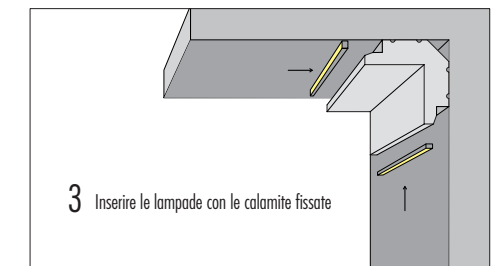

CODICE	POTENZA	VOLT	LUMEN	CCT
FK1000A01	14.4 watt/mt	24V	1500 lm/mt	2700/3000/4000 K
FK1000B01	14.4 watt/mt	24V	1500 lm/mt	2700/3000/4000 K

FK1000C01

FK1000D01

COMBINAZIONI DISPONIBILI

CODICE	POTENZA	VOLT	LUMEN	CCT
FK1000C01	14.4 watt/mt	24V	1500 lm/mt	2700/3000/4000 K
FK1000D01	14.4 watt/mt	24V	1500 lm/mt	2700/3000/4000 K