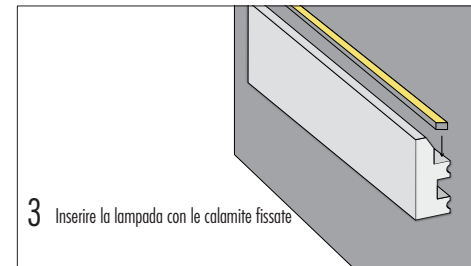

FK1000A01

FK1000B01

COMBINAZIONI DISPONIBILI

CODICE	POTENZA	VOLT	LUMEN	CCT
FK1000A01	14.4 watt/mt	24V	1500 lm/mt	2700/3000/4000 K
FK1000B01	14.4 watt/mt	24V	1500 lm/mt	2700/3000/4000 K

FK1000C01

FK1000D01

COMBINAZIONI DISPONIBILI

CODICE	POTENZA	VOLT	LUMEN	CCT
FK1000C01	14.4 watt/mt	24V	1500 lm/mt	2700/3000/4000 K
FK1000D01	14.4 watt/mt	24V	1500 lm/mt	2700/3000/4000 K