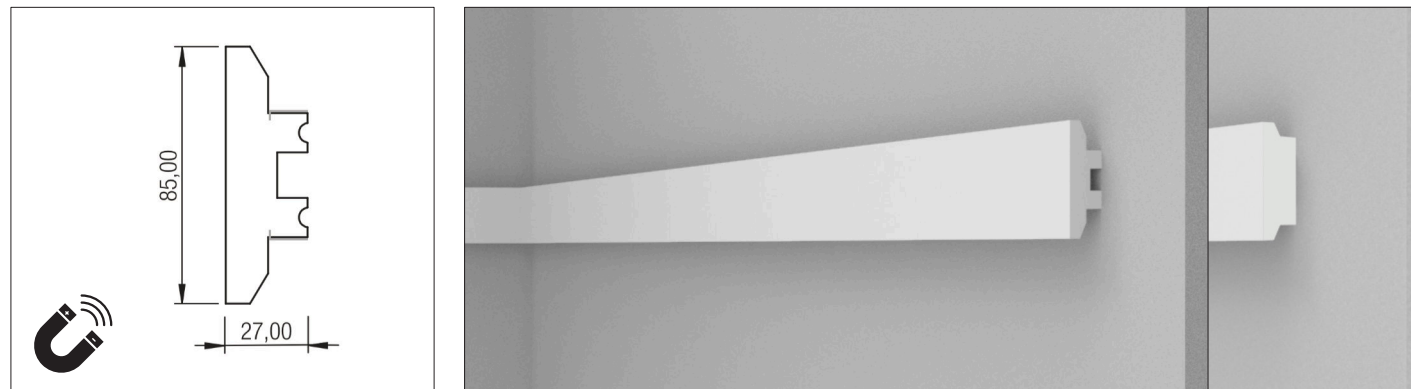

FK1000B01

COMBINAZIONI DISPONIBILI

CODICE	POTENZA	VOLT	LUMEN	CCT
FK1000A01	14.4 watt/mt	24V	1500 lm/mt	2700/3000/4000 K
FK1000B01	14.4 watt/mt	24V	1500 lm/mt	2700/3000/4000 K