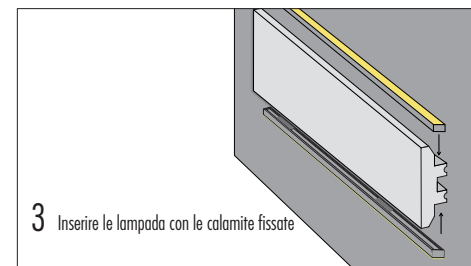

FK1000B01

COMBINAZIONI DISPONIBILI

CODICE	POTENZA	VOLT	LUMEN	CCT
FK1000A01	14.4 watt/mt	24V	1500 lm/mt	2700/3000/4000 K
FK1000B01	14.4 watt/mt	24V	1500 lm/mt	2700/3000/4000 K