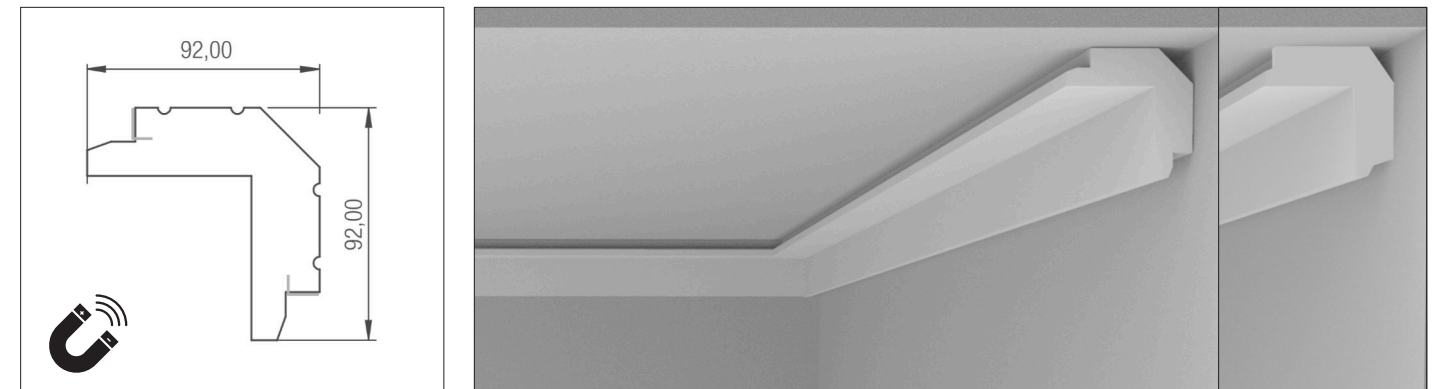

CODICE	POTENZA	VOLT	LUMEN	CCT
FK1000A01	14.4 watt/mt	24V	1500 lm/mt	2700/3000/4000 K
FK1000B01	14.4 watt/mt	24V	1500 lm/mt	2700/3000/4000 K

FK1000C01

FK1000D01

COMBINAZIONI DISPONIBILI

CODICE	POTENZA	VOLT	LUMEN	CCT
FK1000C01	14.4 watt/mt	24V	1500 lm/mt	2700/3000/4000 K
FK1000D01	14.4 watt/mt	24V	1500 lm/mt	2700/3000/4000 K