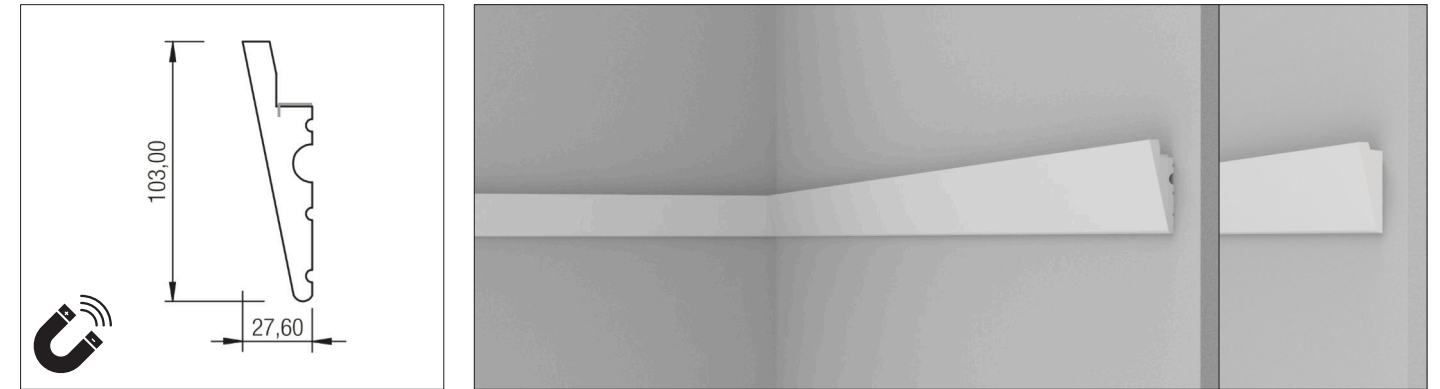

CODICE	POTENZA	VOLT	LUMEN	CCT
FK1000A01	14.4 watt/mt	24V	1500 lm/mt	2700/3000/4000 K
FK1000B01	14.4 watt/mt	24V	1500 lm/mt	2700/3000/4000 K

FK1000C01

FK1000D01

COMBINAZIONI DISPONIBILI

CODICE	POTENZA	VOLT	LUMEN	CCT
FK1000C01	14.4 watt/mt	24V	1500 lm/mt	2700/3000/4000 K
FK1000D01	14.4 watt/mt	24V	1500 lm/mt	2700/3000/4000 K