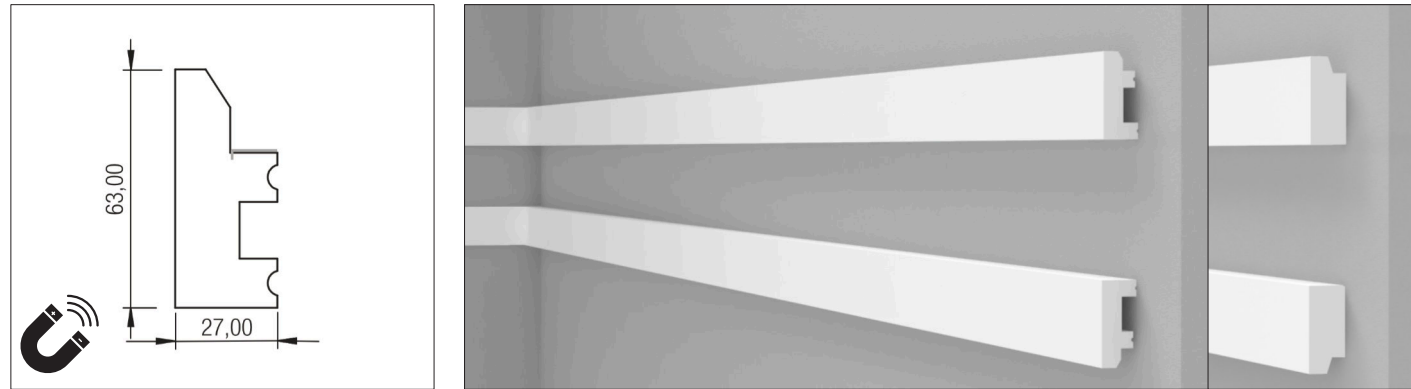

FK1000A01

FK1000B01

COMBINAZIONI DISPONIBILI

CODICE	POTENZA	VOLT	LUMEN	CCT
FK1000A01	14.4 watt/mt	24V	1500 lm/mt	2700/3000/4000 K
FK1000B01	14.4 watt/mt	24V	1500 lm/mt	2700/3000/4000 K

FK1000C01

FK1000D01

COMBINAZIONI DISPONIBILI

CODICE	POTENZA	VOLT	LUMEN	CCT
FK1000C01	14.4 watt/mt	24V	1500 lm/mt	2700/3000/4000 K
FK1000D01	14.4 watt/mt	24V	1500 lm/mt	2700/3000/4000 K